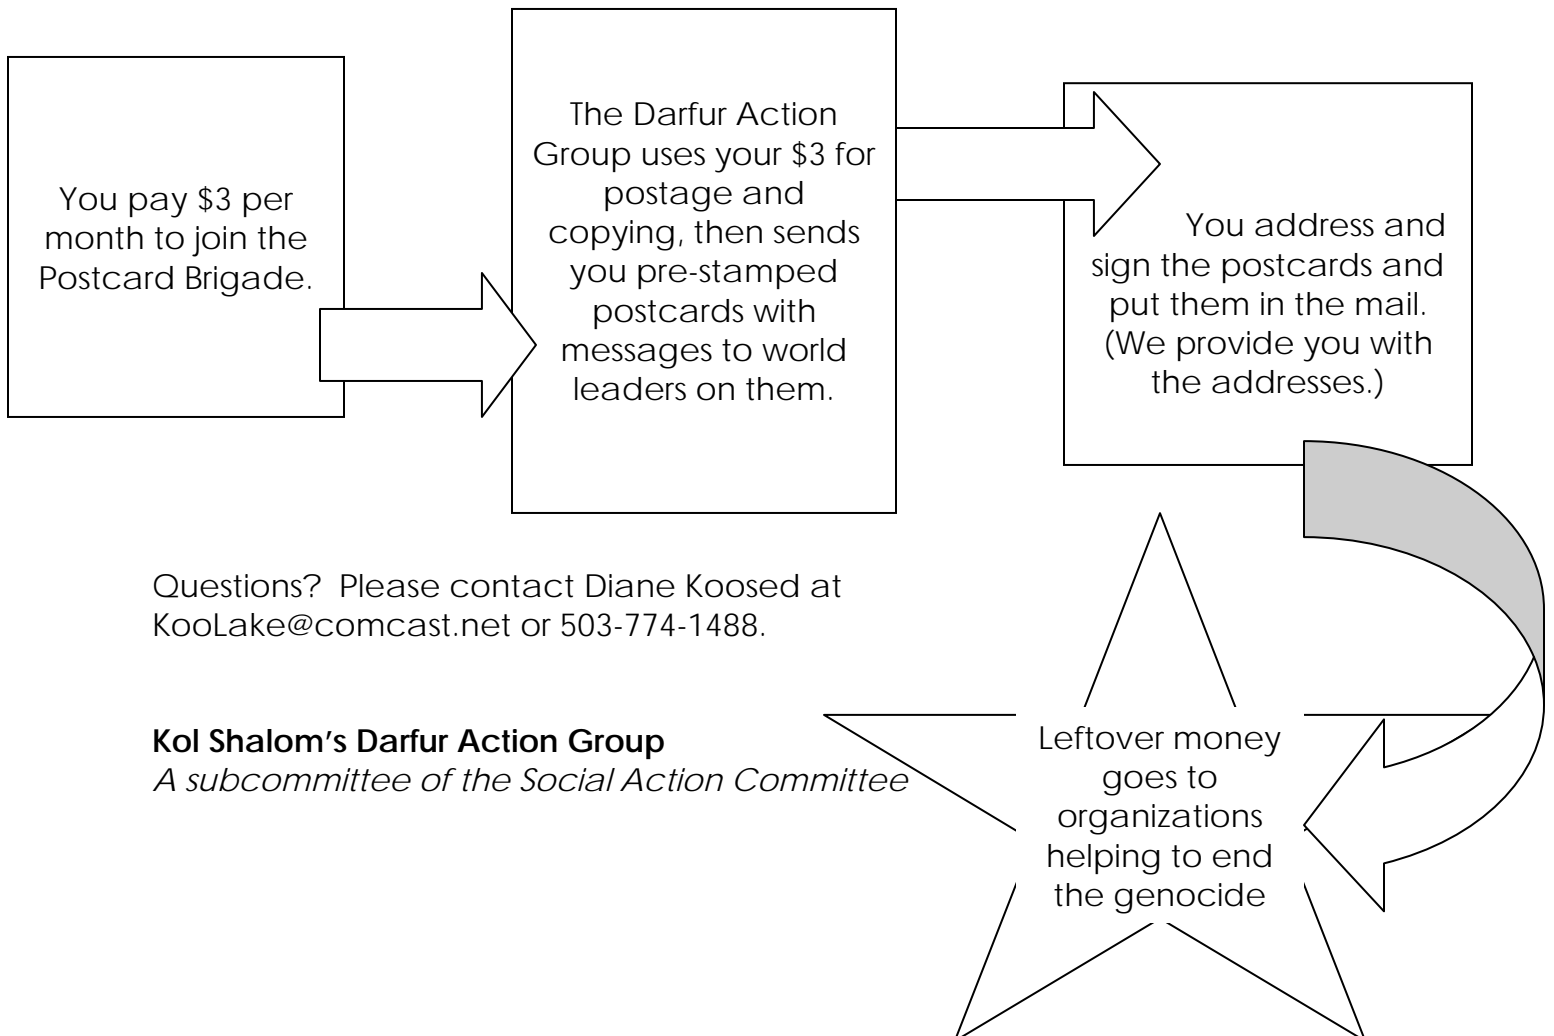

HELP US
HELP YOU
HELP DARFUR

Are you in the Postcard Brigade?

The **Postcard Brigade** is an easy and inexpensive way for you to speak out on behalf of those suffering in Darfur.

HOW IT WORKS:

Each month, in return for a \$3 contribution, the Kol Shalom Darfur Action Group will send you several pre-addressed and stamped postcards with timely messages for leaders who can make a difference in what is happening in Darfur. All you have to do is write your return address, sign your name, and put the postcards in the mail.

We will use most of your \$3 to pay for postage and copying. The remainder will go into the Postcard Brigade Fund. When the fund reaches \$50, it will be sent to an organization that helps the people affected by the ongoing genocide.